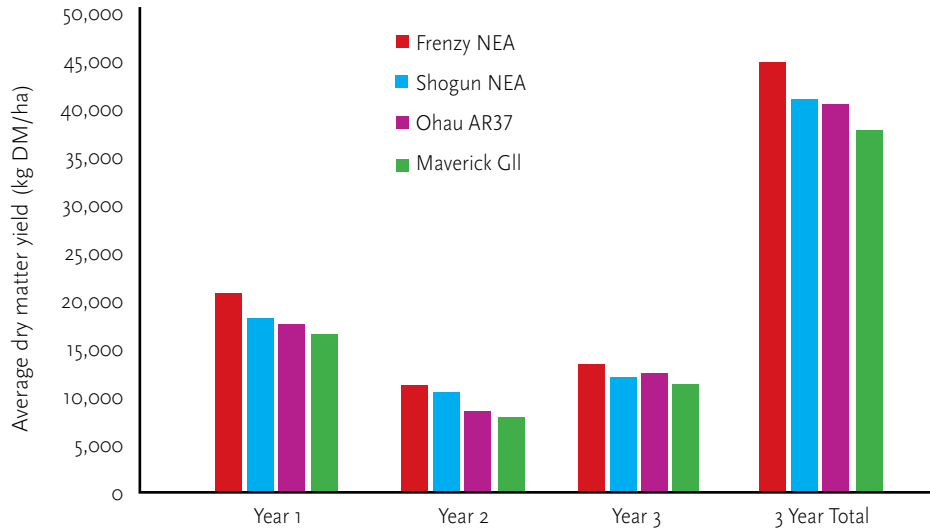

New

Cropmark
Frenzy
Hybrid Ryegrass

The over-sowing specialist

Frenzy is a new very high yielding tetraploid hybrid (short-rotation) ryegrass containing the NEA endophyte. Frenzy is extremely fast establishing with strong cool season growth and year-round yields. Its very fast establishment makes it ideally suited for over-sowing into old or run-out pastures as well as short-term (2-3 years) specialist pastures.

BENEFITS

- ▶ An outstanding 2-3 year short-rotation ryegrass with industry leading yields
- ▶ Unrivalled speed of establishment compared to other cultivars trialled
- ▶ Very strong autumn-winter growth
- ▶ Ideally suited for over-sowing into old or run-out pastures
- ▶ Very good persistence with tetraploid quality and palatability
- ▶ Excellent livestock performance potential

FRENZY HYBRID RYEGRASS IS THE HIGHEST YIELDING VARIETY IN THE 2022 NFVT® SHORT-ROTATION TRIALS SUMMARY OVER 12 AND 18 MONTHS

100% NZ OWNED

www.cropmarkseeds.com
Freephone: 0800 427 676

CROPMARKSEEDS
Driving Productivity

New

Cropmark
Frenzy
Hybrid Ryegrass

CROPMARK HYBRID RYEGRASS DM YIELD OVER 3 YEARS AT BURNHAM, CANTERBURY (2018-2021).

AGRONOMIC TRAITS

PLOIDY	Tetraploid
HEADING DATE	Late
PERSISTENCE (years) *	2-3+
RUST RESISTANCE **	9
SOWING RATE (kg/ha)	PURE SWARD: 25-30 OVER-SOWING: 10-15