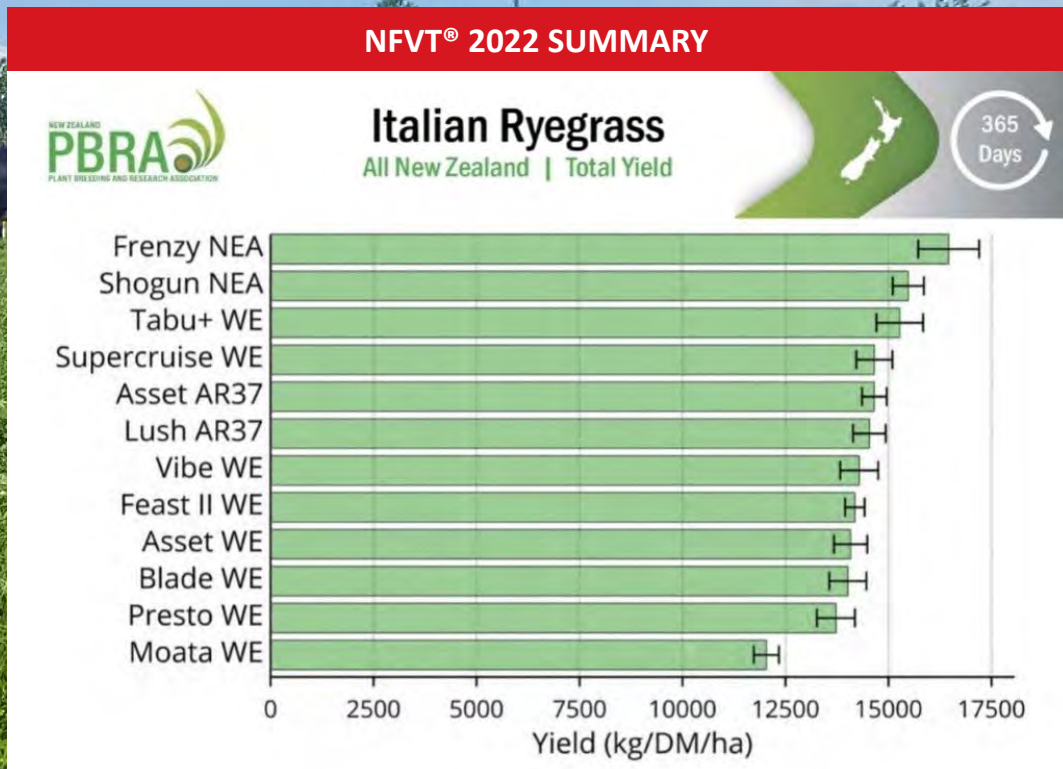

New

Cropmark
Frenzy
Hybrid Ryegrass

The over-sowing specialist

Frenzy is a new very high yielding tetraploid hybrid (short-rotation) ryegrass containing the NEA endophyte. Frenzy is extremely fast establishing with strong cool season growth and year-round yields. Its very fast establishment makes it ideally suited for over-sowing into old or run-out pastures as well as short-term (2-3 years) specialist pastures.

BENEFITS

- ▶ An outstanding 2-3 year short-rotation ryegrass with industry leading yields
- ▶ Unrivalled speed of establishment compared to other cultivars trialled
- ▶ Very strong autumn-winter growth
- ▶ Ideally suited for over-sowing into old or run-out pastures
- ▶ Very good persistence with tetraploid quality and palatability
- ▶ Excellent livestock performance potential

FRENZY HYBRID RYEGRASS IS THE HIGHEST YIELDING VARIETY IN THE 2022 NFVT® SHORT-ROTATION TRIALS SUMMARY OVER 12 AND 18 MONTHS

100% NZ OWNED

www.cropmarkseeds.com
Freephone: 0800 427 676

CROPMARKSEEDS
Driving Productivity

New

Cropmark
Frenzy
Hybrid Ryegrass

CROPMARK HYBRID RYEGRASS DM YIELD OVER 3 YEARS AT BURNHAM, CANTERBURY (2018-2021).

AGRONOMIC TRAITS

PLOIDY	Tetraploid
HEADING DATE	Late
PERSISTENCE (years) *	2-3+
RUST RESISTANCE **	9
SOWING RATE (kg/ha)	PURE SWARD: 25-30 OVER-SOWING: 10-15