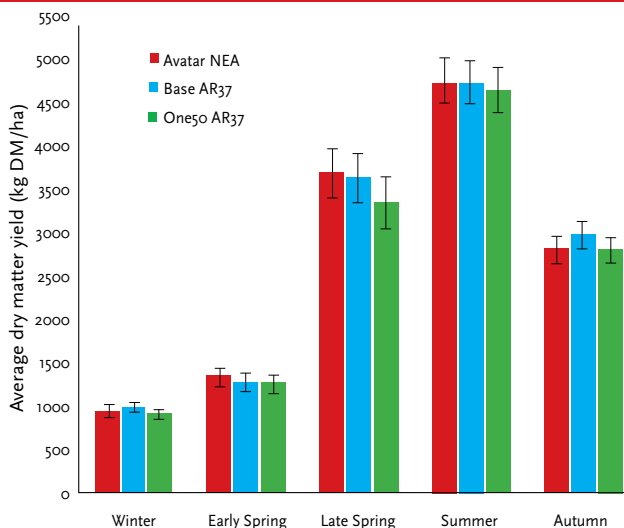

Cropmark

Avatar^{NEA}

Tetraploid Perennial Ryegrass

**EXCEPTIONAL
YIELD PERFORMANCE,
TETRAPLOID QUALITY**

100%
NZ OWNED

CROPMARKSEEDS
Driving Productivity

www.cropmarkseeds.com

Avatar NEA is a very high yielding, very late heading (+22 days) tetraploid perennial ryegrass containing the NEA endophyte, bred for a combination of improved animal safety and persistence against insect pests. It has strong year-round growth performance.

PERFORMANCE

Avatar NEA is displaying outstanding yield performance in all trials it has been entered into around New Zealand. It is rated a 5 Star grass in DairyNZ's Forage Value Index - Upper North Island.

Cropmark
Avatar^{NEA}
 Tetraploid Perennial Ryegrass

AGRONOMIC TRAITS

RUST RESISTANCE	HEADING DATE (DAYS C.F NUI)	SOWING RATE (KGS/HA)
8*	+22	25-30
PLOIDY	WINTER ACTIVITY	PERSISTENCE (YEARS)
TETRAPLOID	HIGH	5+

*1 = SUSCEPTIBLE, 9 = RESISTANT

AVERAGE SEASONAL DM YIELD OVER 2 YEARS IN CANTERBURY

Notes: Cropmark Seeds Canterbury yield evaluation trial under center pivot irrigation at Hororata. The replicated plot trial was sown in Autumn 2017. Statistical analysis was performed using 18 varieties.