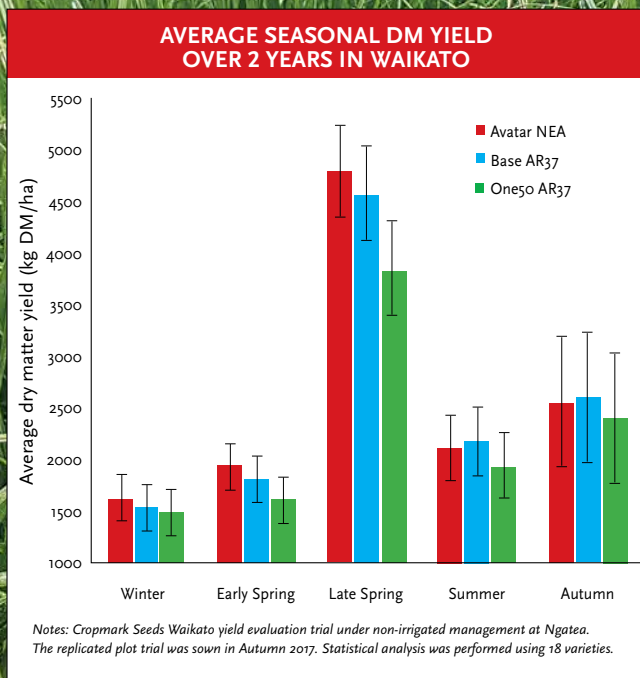

Cropmark

Avatar^{NEA}

Tetraploid Perennial Ryegrass

**EXCEPTIONAL
YIELD PERFORMANCE,
TETRAPLOID QUALITY**

100%
NZ OWNED

CROPMARKSEEDS
Driving Productivity

www.cropmarkseeds.com

Avatar NEA is a very high yielding, very late heading (+22 days) tetraploid perennial ryegrass containing the NEA endophyte, bred for a combination of improved animal safety and persistence against insect pests. It has strong year-round growth performance.

PERFORMANCE

Avatar NEA is displaying outstanding yield performance in all trials it has been entered into around New Zealand. It is rated a 5 Star grass in DairyNZ's Forage Value Index - Upper North Island.

*1 = SUSCEPTIBLE, 9 = RESISTANT

AVERAGE SEASONAL DM YIELD OVER 2 YEARS IN CANTERBURY

Notes: Cropmark Seeds Canterbury yield evaluation trial under center pivot irrigation at Hororata. The replicated plot trial was sown in Autumn 2017. Statistical analysis was performed using 18 varieties.

Cropmark

Avatar^{NEA}
Tetraploid Perennial Ryegrass

BENEFITS

- ▶ An outstanding tetraploid perennial ryegrass containing the NEA endophyte
- ▶ 5 star rated in DairyNZ's Forage Value Index - Upper North Island
- ▶ Very high dry matter production
- ▶ High metabolisable energy and digestibility
- ▶ Excellent palatability
- ▶ Very late heading (+ 22 days) to maintain pasture quality longer into spring
- ▶ Low aftermath heading – returns to vegetative state quickly
- ▶ Very good persistence