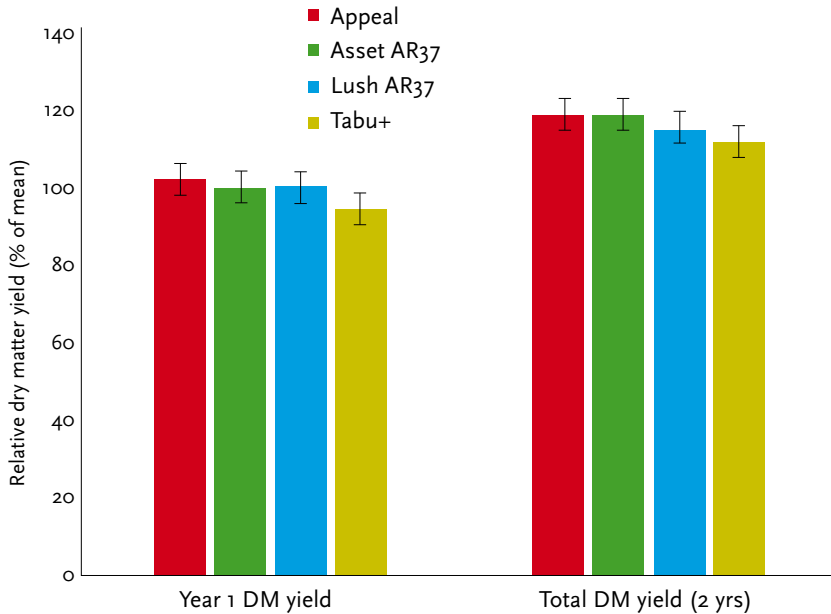

New

Cropmark
Appeal
Italian Ryegrass

Appeal is a very persistent and very high yielding diploid Italian ryegrass.

Appeal has shown consistently high yield performance in trials around New Zealand, with fast establishment, high winter, early spring production, and an ability to hold on well over the summer, even under moderate insect pressure.

At +28 days heading date, Appeal is nearly two weeks later heading than traditional Italian ryegrasses, enabling it to maintain forage quality for longer into summer.

Appeal produces high quality forage, of high nutritive value, high digestibility and high palatability. In addition, it has strong disease resistance including against rust, resulting in improved animal acceptance. And unlike some Italian ryegrasses, Appeal will not cause grass staggers.

AGRONOMIC TRAITS

PERSISTENCE*	HEADING DATE (days re. NUI = 0)	SOWING RATE (KGS/HA)
18-30 MONTHS	+28	20 – 25
RUST RESISTANCE**	AFTERMATH HEADING	MIN RAINFALL (MLS)
8	LOW	450+

*Subject to management and climatic conditions
 **1 = Susceptible, 9 = Resistant

PERSISTENCE OF DM YIELD OVER 1 AND 2 YEARS

Cropmark Seeds Ltd, Italian Ryegrass Yield Trial, Burnham, 2018 – 2019

New

Cropmark
Appeal
Italian Ryegrass

- ▶ Consistently high yield and cool season performance
- ▶ Very persistent, even under harsh management conditions
- ▶ Bounces back from hard grazings well
- ▶ Won't cause grass staggers or heat stress
- ▶ Very late heading (+28 days) for carrying pasture quality longer into spring
- ▶ Very low aftermath heading (returns to vegetative state quickly after heading)
- ▶ Very palatable
- ▶ Ideal for use as a short term, high quality feed, or for over-sowing into damaged or run-out pastures to extend their life